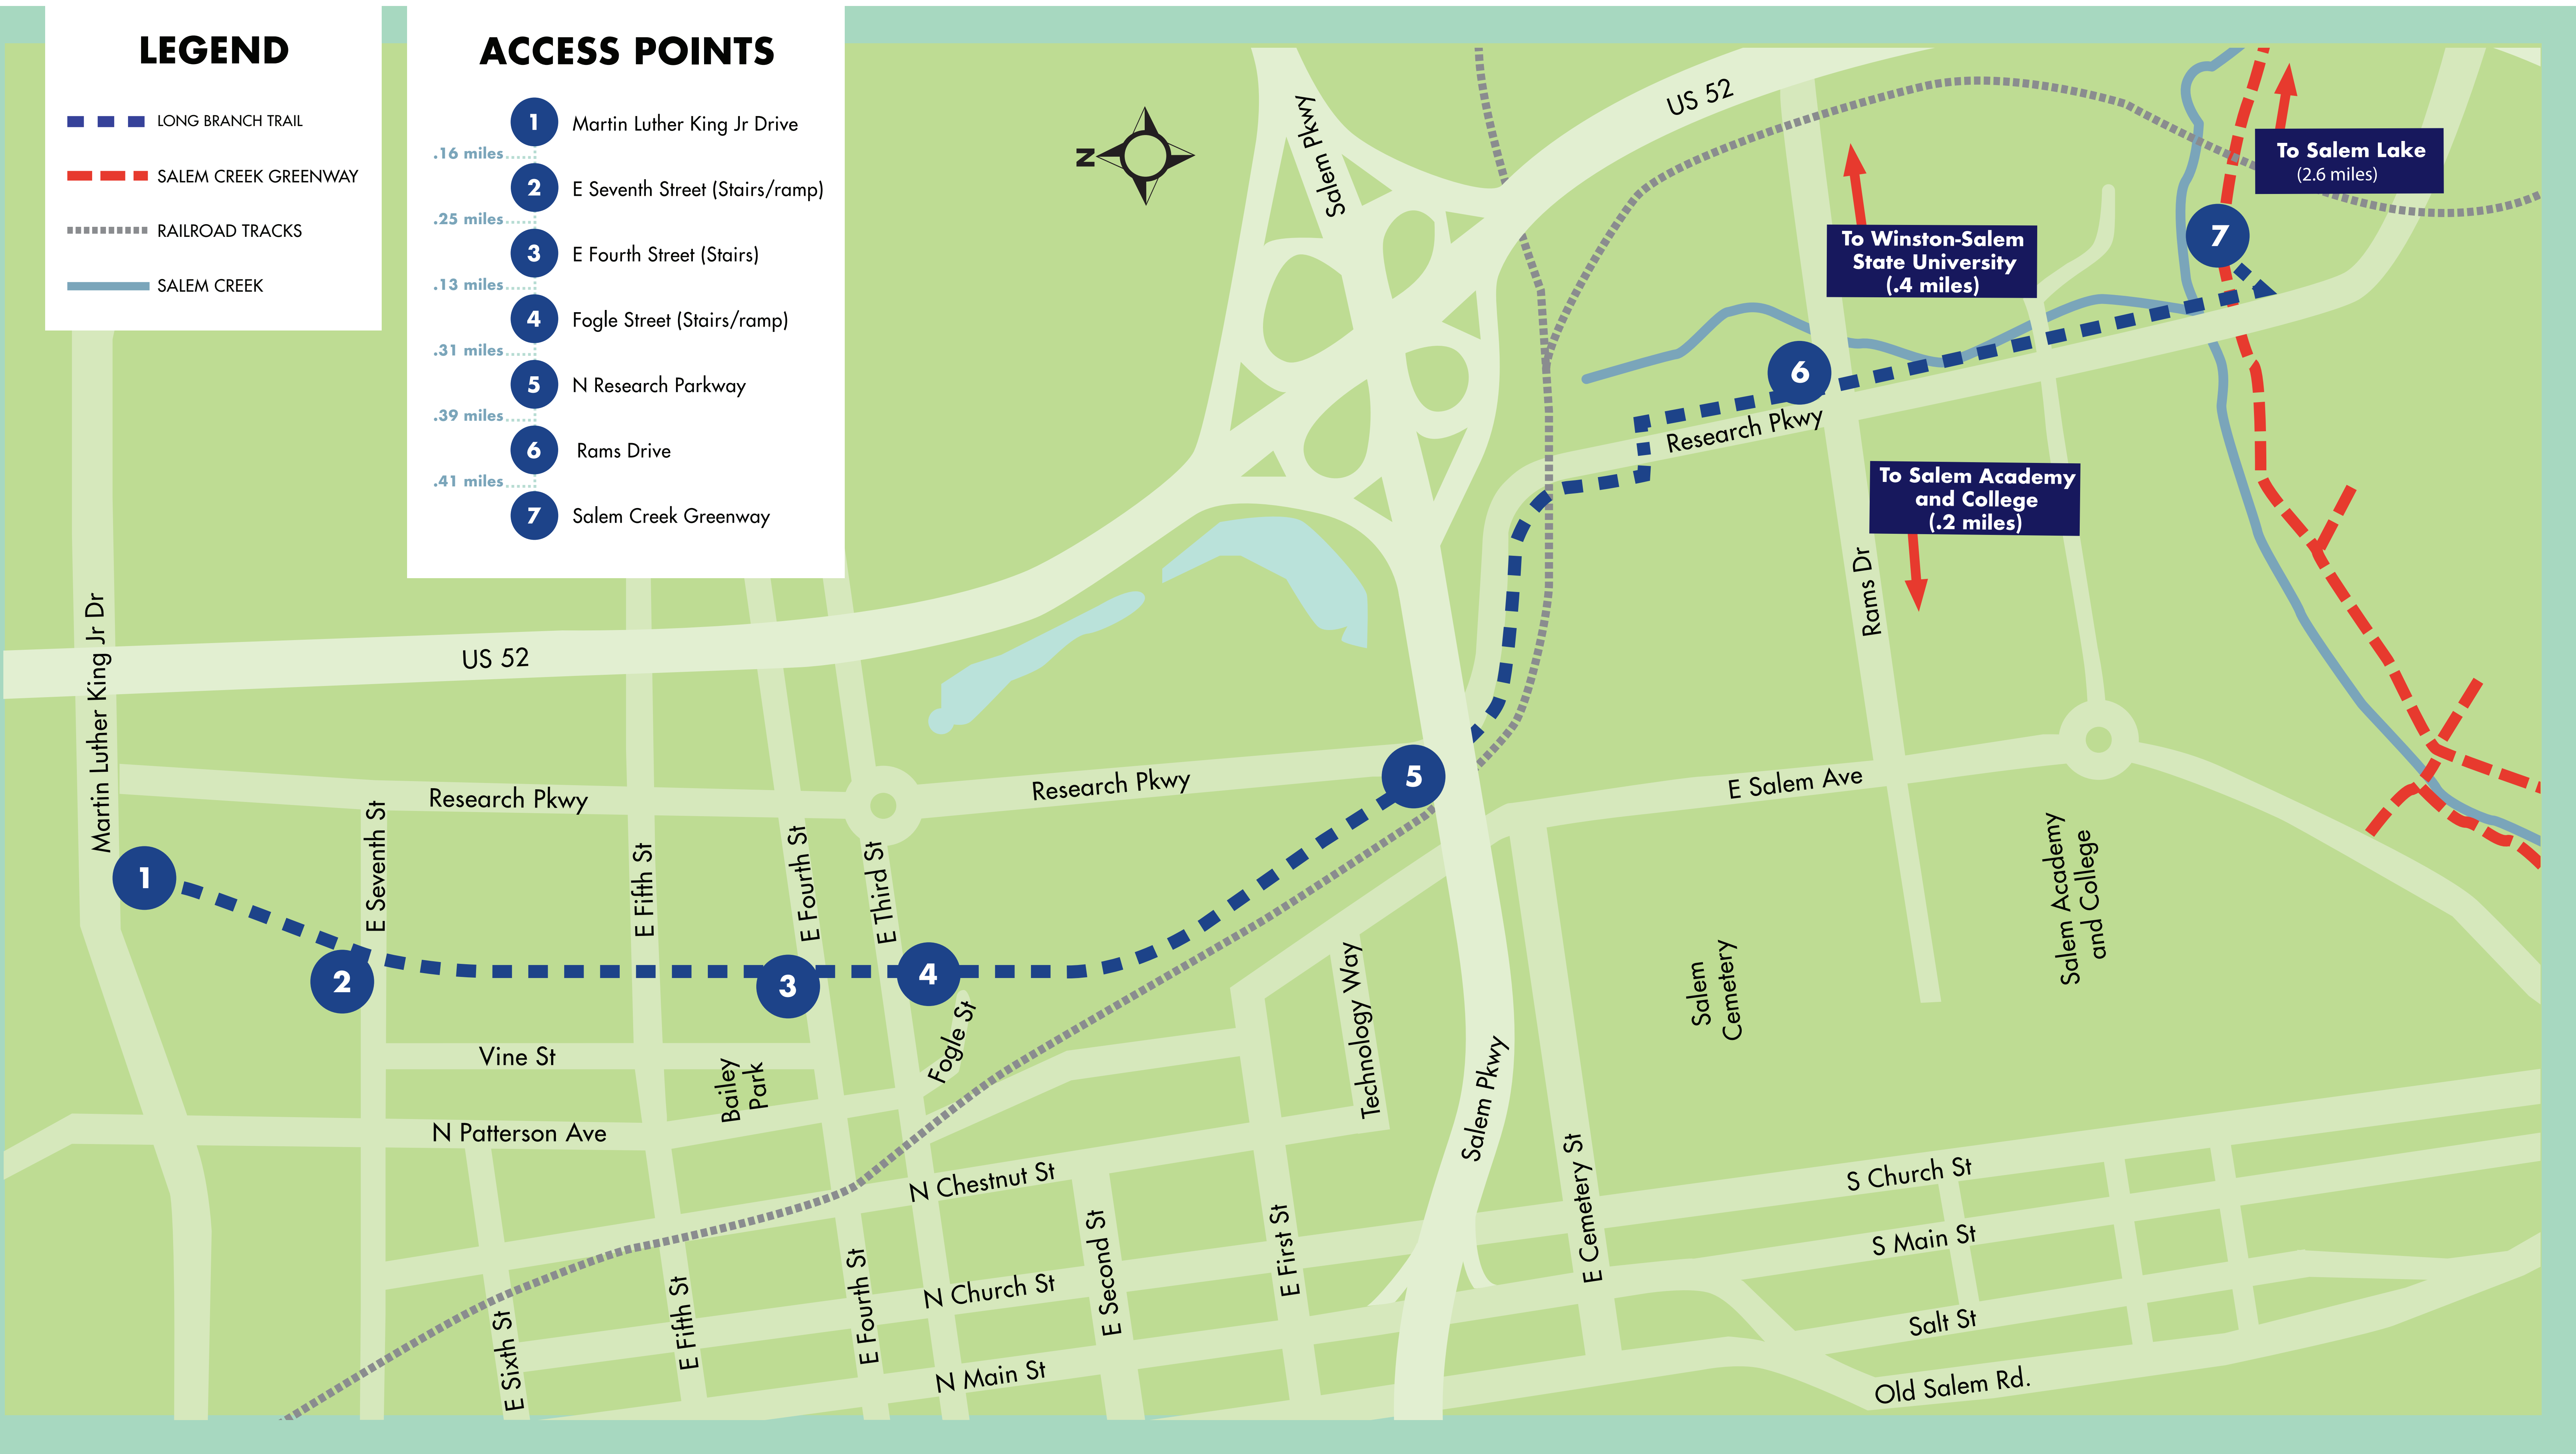

LONG BRANCH TRAIL

LEGEND

-  LONG BRANCH TRAIL
-  SALEM CREEK GREENWAY
-  RAILROAD TRACKS
-  SALEM CREEK

ACCESS POINTS

-  1 Martin Luther King Jr Drive
... .16 miles
-  2 E Seventh Street (Stairs/ramp)
... .25 miles
-  3 E Fourth Street (Stairs)
... .13 miles
-  4 Fogle Street (Stairs/ramp)
... .31 miles
-  5 N Research Parkway
... .39 miles
-  6 Rams Drive
... .41 miles
-  7 Salem Creek Greenway

To Winston-Salem State University (.4 miles)

To Salem Lake (2.6 miles)

To Salem Academy and College (.2 miles)